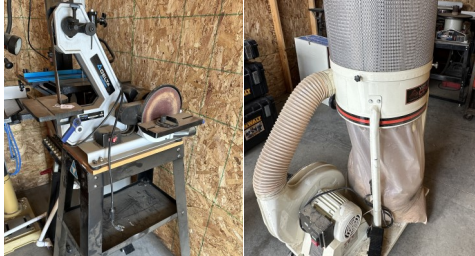

Spring Consignment Auction

Saturday, May 30th, @10:00am
Bottineau, ND Fairgrounds
North Main St.

Bid Online or Live at the Auction

Vehicles – Trailers – Motorcycles

1957 Ford Thunderbird W/Removable Top
 1996 Class A 36ft. Motor Home, Diesel
 Discovery by Fleetwood, W/Allison Trans.
 1996 763 Bobcat Skid steer, heat 3500hrs
 1845 Case skid Steer loader
 2017 Polaris Ranger XP1000cc 4 dr.
 2000 Ford F250, 7.31 Diesel 6 sp. Manual
 2003 Duramax 3/4-T. Diesel Truck W/Plow
 2009 Yamaha XVS950(C) Motorcycle
 1984 Ford F250 V8 4 Speed 3/4 ton Pickup
 Turnkey Food Truck Trailer
 2020 Forest River 260 Toy Hauler Trailer
 14.4 ft. Alum. Lund boat & 25hp motor
 18ft Lund Alum. Boat & Trailer 60HP
 Fiberglass Mirro Craft 16ft Boat,40Hp\

Other Consignments

Outdoor Propane fireplace with 20Lbs
 Shop built fish house with small chair
 Lake Weed Cutter & Rake,
 Full Size Pickup Low Profile Tool Box
 5 Large bags of blow in insulation
 2 Western roping saddles,
 Tri-fold Ram Pickup Cover 19-26 6.4ft.
 Davy Crockett GMG Pellet Grill
 Bakers & Chefs 8 Burner Propane Grill
 12,000 BTU Indoor AC Portable
 Lake Weed Cutter & Rake, JD-TEK
 Large Hydraulic cylinder
 Durastill 30 Water Purifier/Distiller
 Room Dehumidifier
 Several "In Box" Model Tractors 1/16th
 5 Jeep Tires and rims,
 Jeep Rubicon Rock Guards
 Tote Of Alfalfa Seed