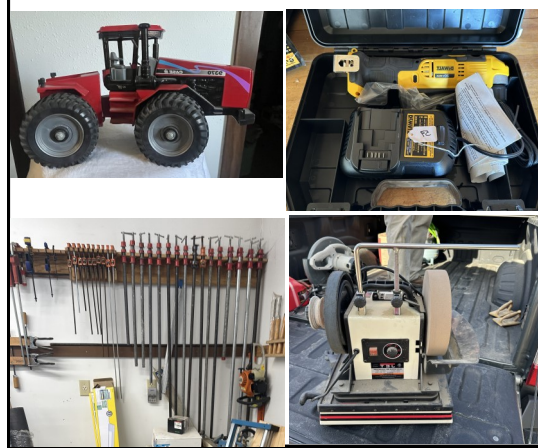

Many More Lots to be added