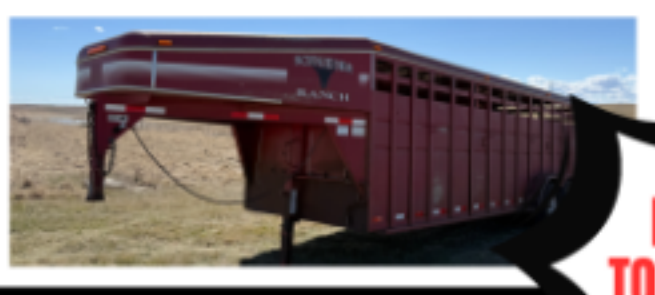

HUGE AMOUNT OF TOOLS & SHOP ITEMS! SHOW UP ON TIME!

Auctioneer Note:
 Neal built his life through years in the trucking industry while also farming and ranching with his wife, Hope. This auction reflects a lifetime of dedication, hard work, and taking care of equipment the right way. Buyers will find a lineup of clean, honest equipment from well-known local folks, along with a large selection of quality shop tools and equipment too numerous to mention. Be sure to visit ULMERAUCTION.COM for the full list of tools and equipment, and plan to join us May 30, 2026 10AM LIVE & 12PM ONLINE.